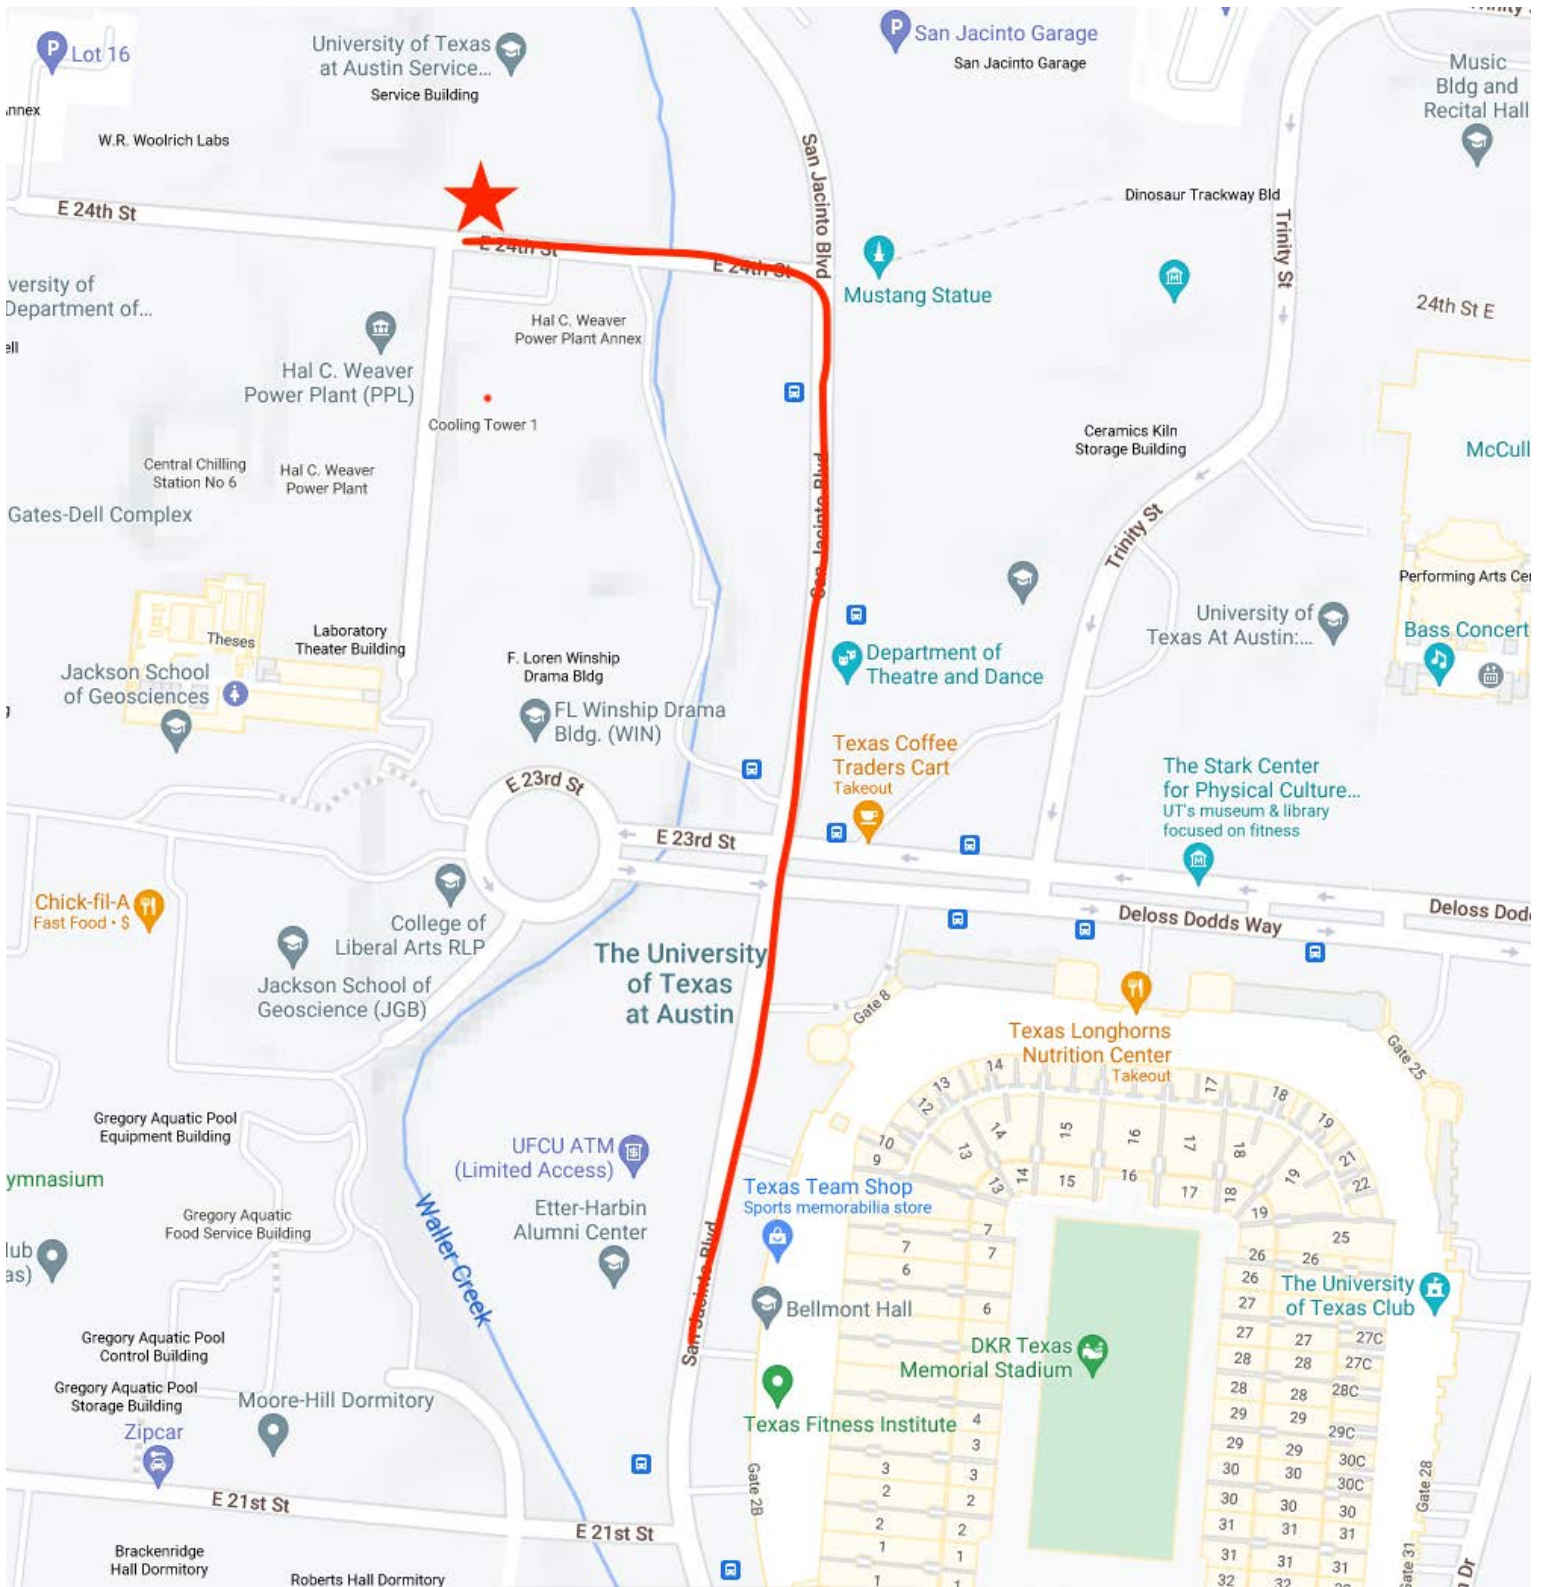

How to get to Locks & Keys

- Exit Bellmont hall and continue up San Jacinto Blvd until you hit East 24th street

- Turn left at the crosswalk next to the horse statue (E. 24th Street).

Continue down E. 24th Street until you get to the Locks & Keys building