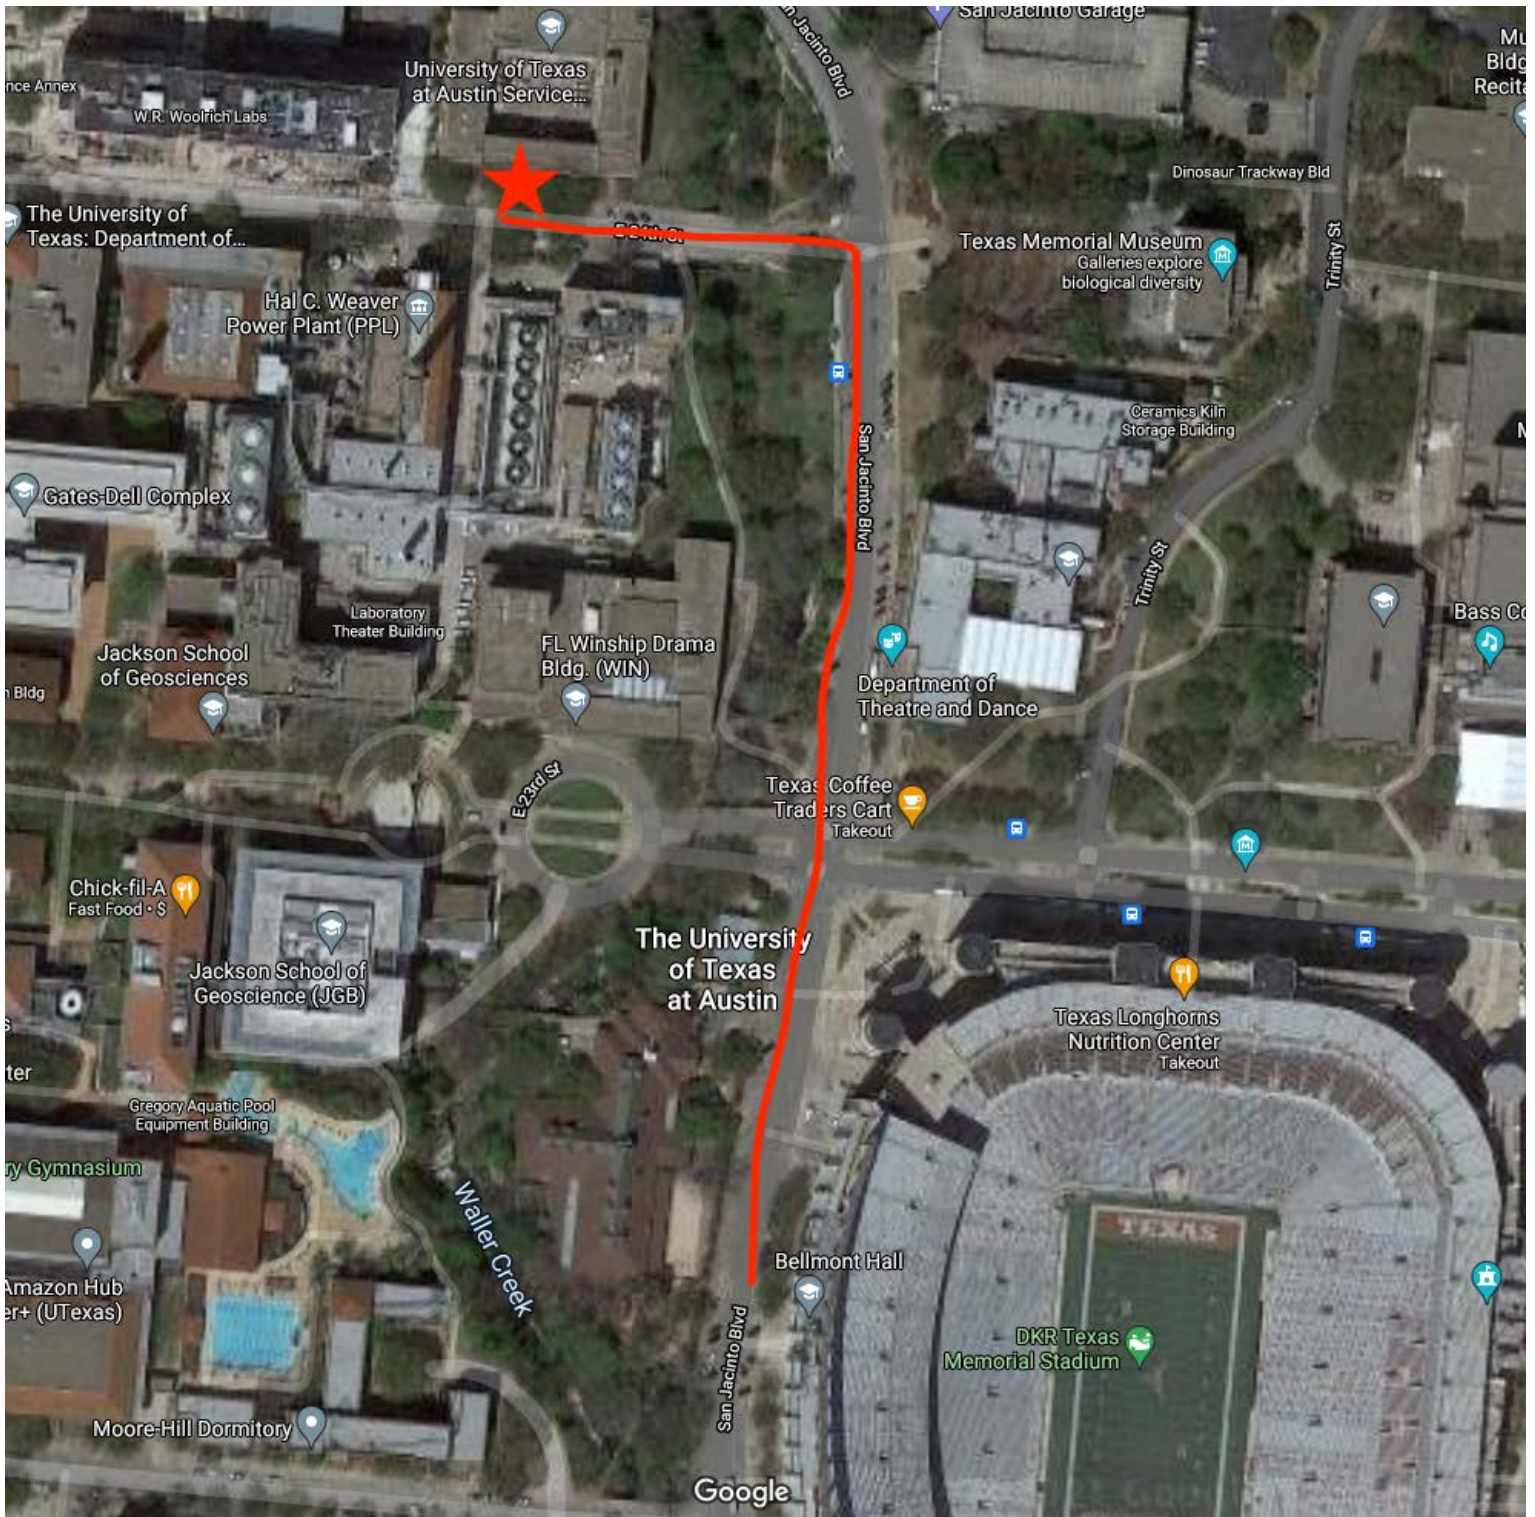

How to get to Locks & Keys

- Exit Bellmont hall and continue up San Jacinto Blvd until you hit East 24th street

- Turn left at the crosswalk next to the horse statue (E. 24th Street).

Continue down E. 24th Street until you get to the Locks & Keys building