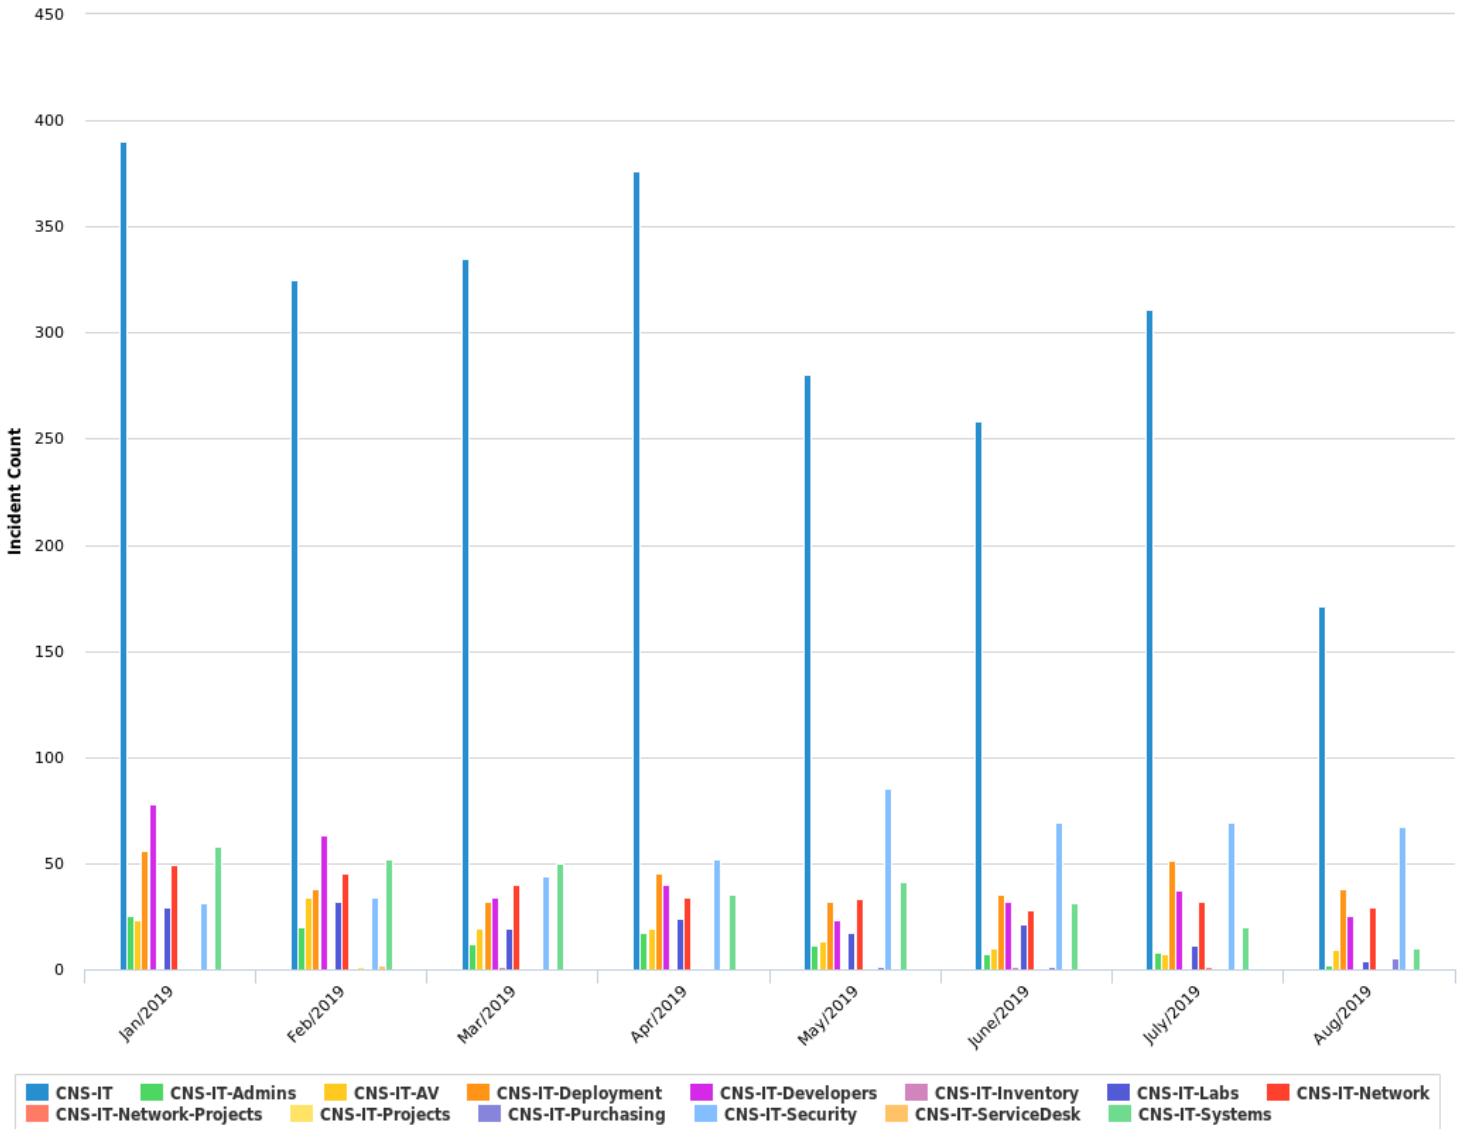

Report Title: **CNS IT 2019 Report
Run Date and Time: 2019-08-19 11:11:27 Central Daylight Time
Run by: Melissa Medina-Razzaque
Table name: incident
Query Condition: Assignment group Name starts with cns AND Opened >= 2019-01-01 00:00:00
Group by: Assignment group

**CNS IT 2019 Report

Opened Totals	Count Totals	Percent
Jan/2019 Total	739	16.25%
Feb/2019 Total	646	14.2%
Mar/2019 Total	586	12.88%
Apr/2019 Total	642	14.11%