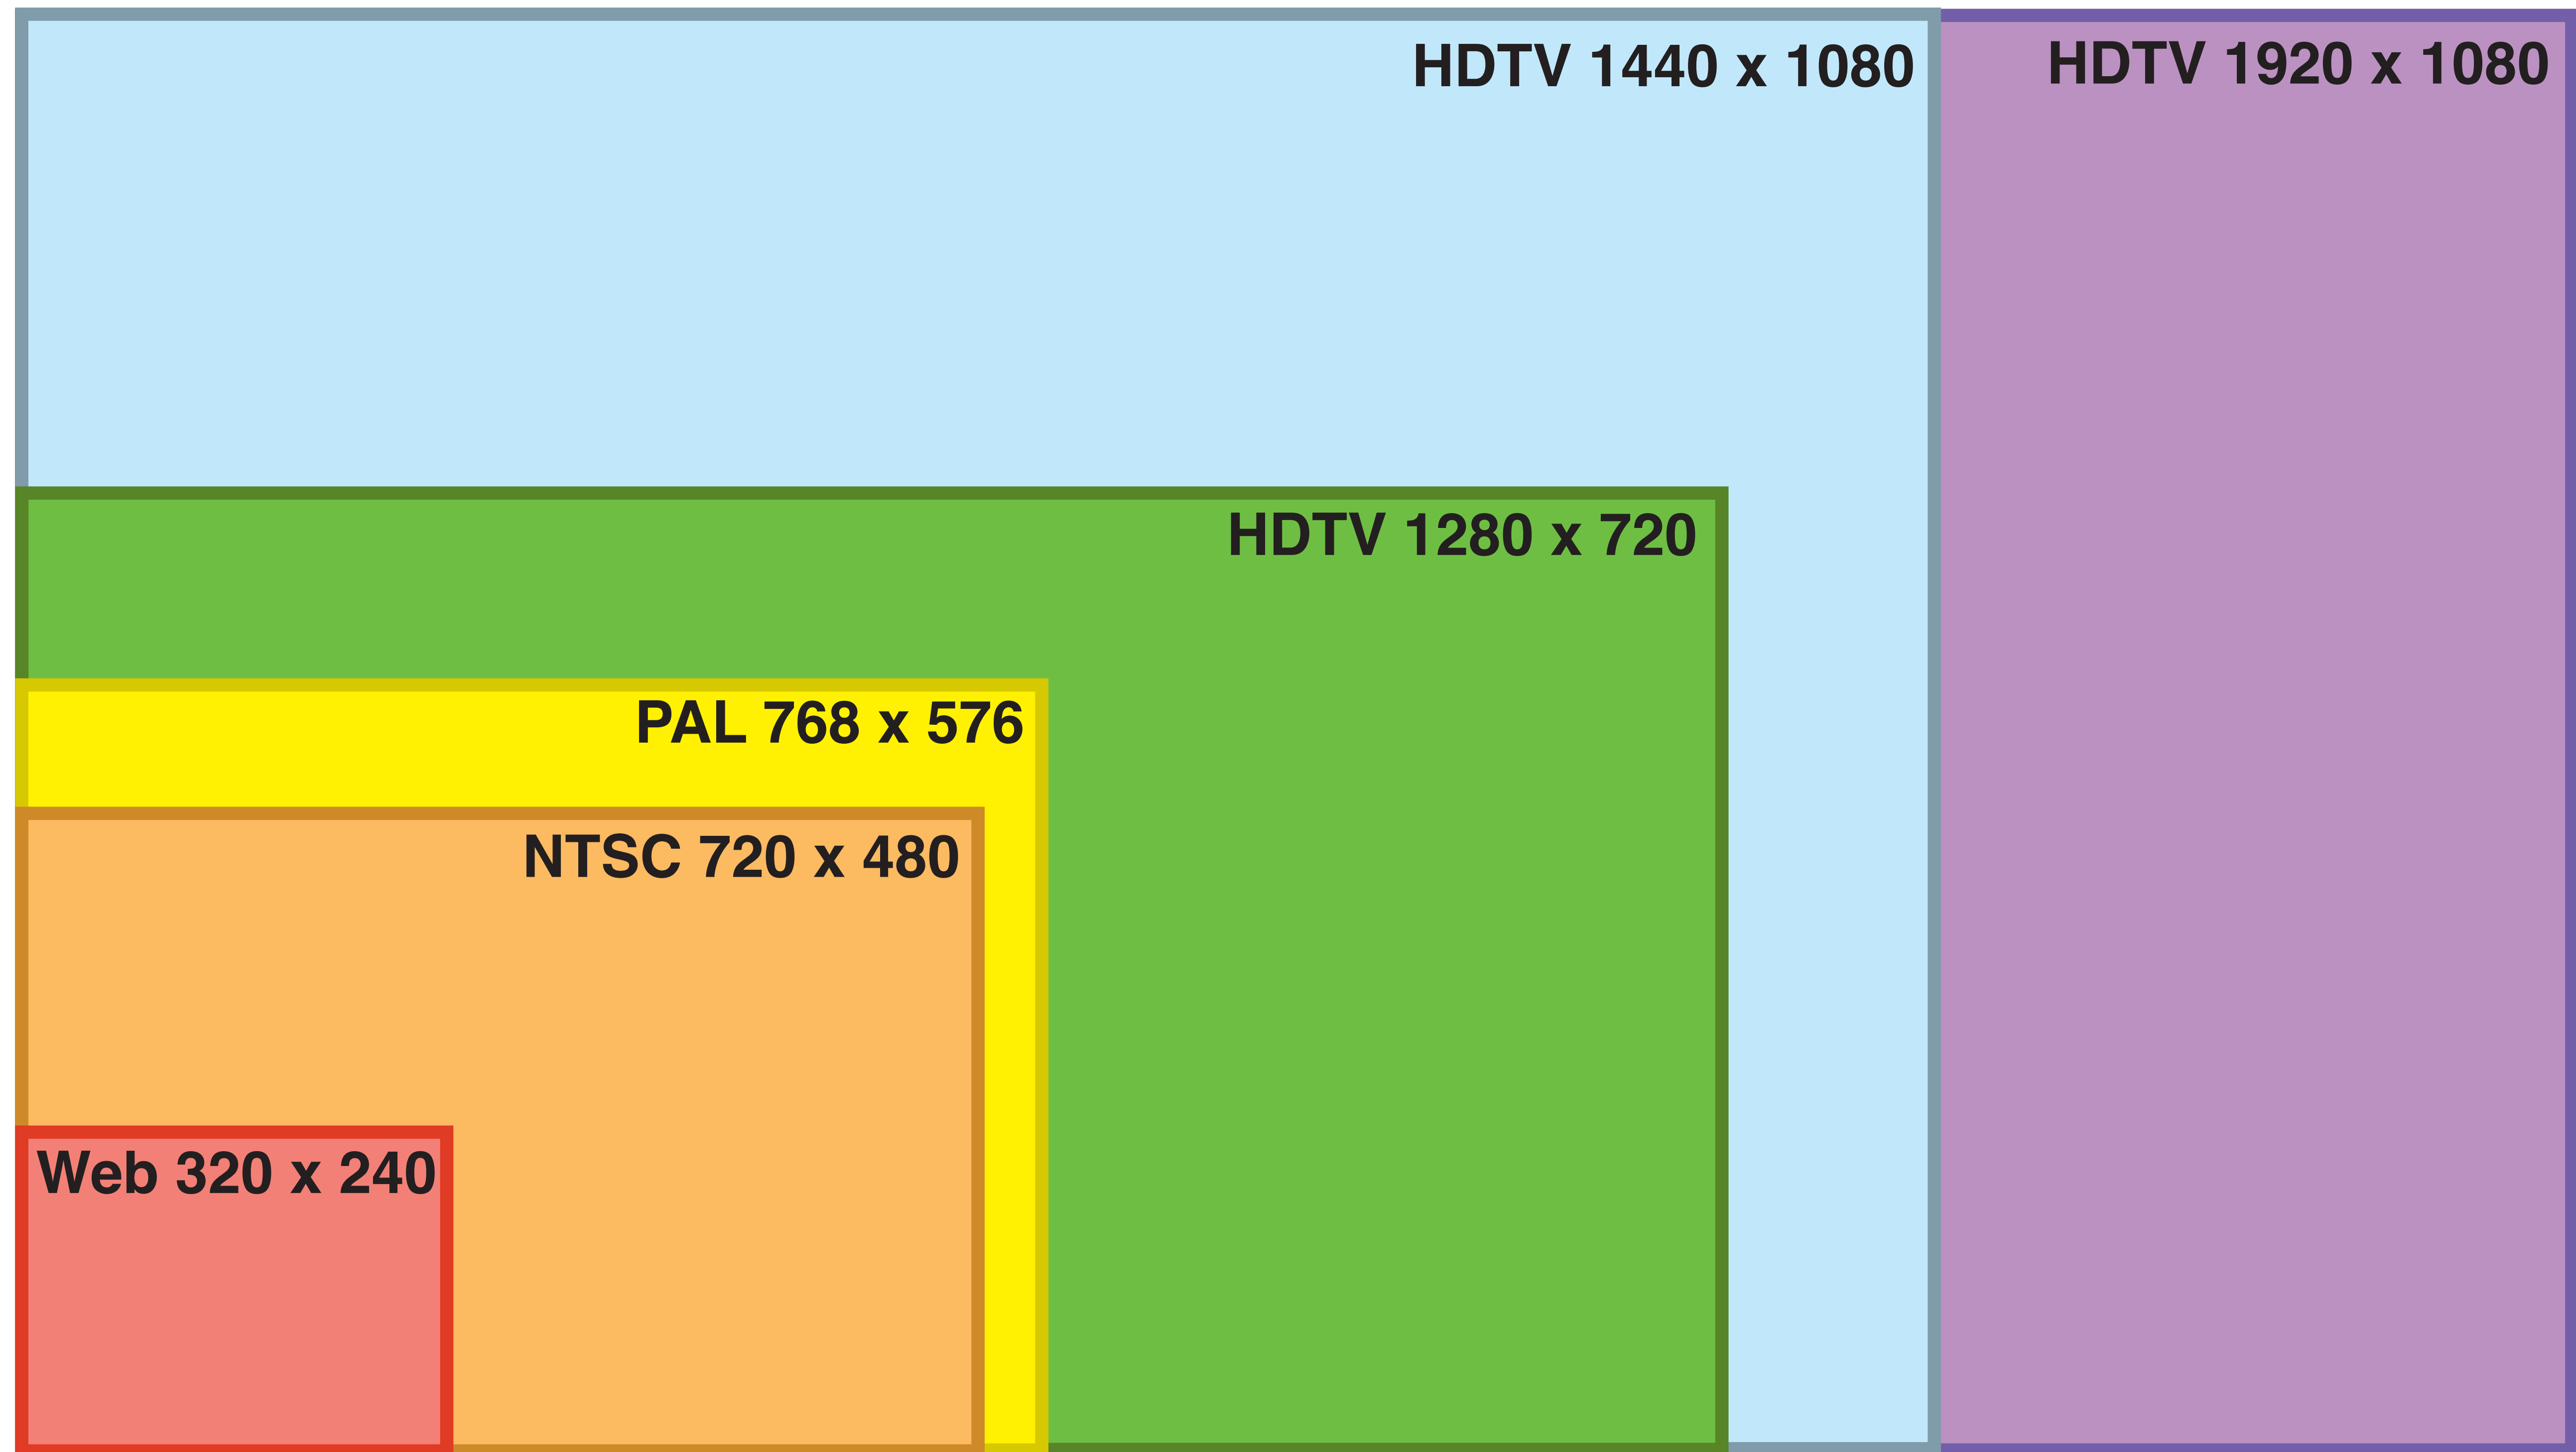

Common Video Resolutions

Web Video 320 x 480
Aspect Ratio: 4:3
Pixels: 1:1 Square
Sources:
Youtube
Mobile Devices

NTSC 720 x 480
Aspect Ratio: 3:2
Pixels: 4:3 Rectangle
Source:
Most Standard
Definition Video.

PAL 768 x 576
Aspect Ratio: 4:3
Pixels: 1:1 Square
Sources:
European Standard
Definition Video.

HDTV 1280 X 720
Aspect Ratio: 16:9
Pixels: 1:1 Square
Sources:
High Definition Video

HDTV 1440 x 1080
Aspect Ratio: 16:9
Pixels: 1:1 Square
Sources:
High Definition Video

HDTV 1920 x 1080
Aspect Ratio: 16:9
Pixels: 1:1 Square
Sources:
High Definition Video