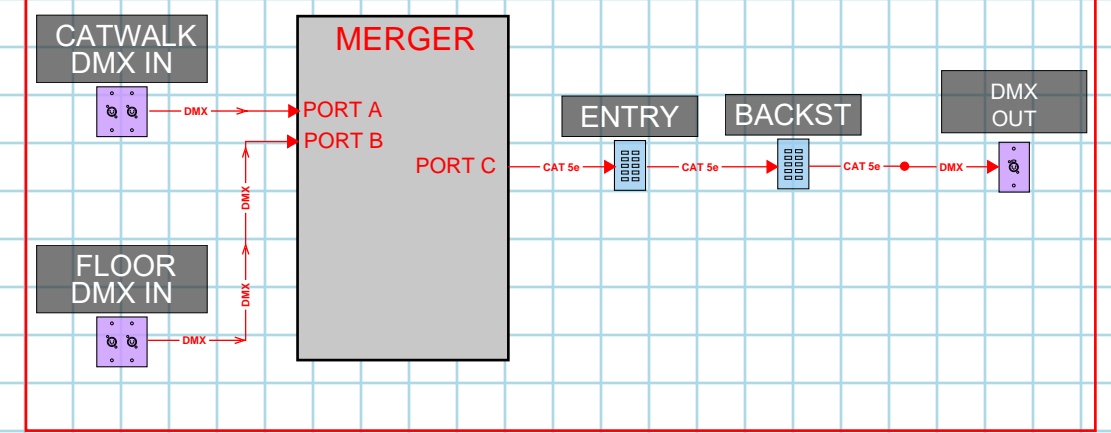

REVISED 2/23/2022

Cable Types

- CAT 5e — Installed DMX (Cat 5)
- DMX → Installed DMX (2 pair)
- DMX → Portable DMX (XLR)
- 24v Power (2x 16 ga)

Schematic DMX signal flow for each universe

Catwalk Plug-in Station

Entry Button Stations

Backstage Button Stations