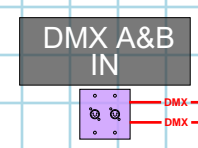

REVISED 2/23/2022

Cable Types

- CAT 5e — Installed DMX (Cat 5)
- DMX → Installed DMX (2 pair)
- DMX → Portable DMX (XLR)
- 24v Power (2x 16 ga)

Schematic DMX signal flow for each universe

Catwalk Plug-in Station