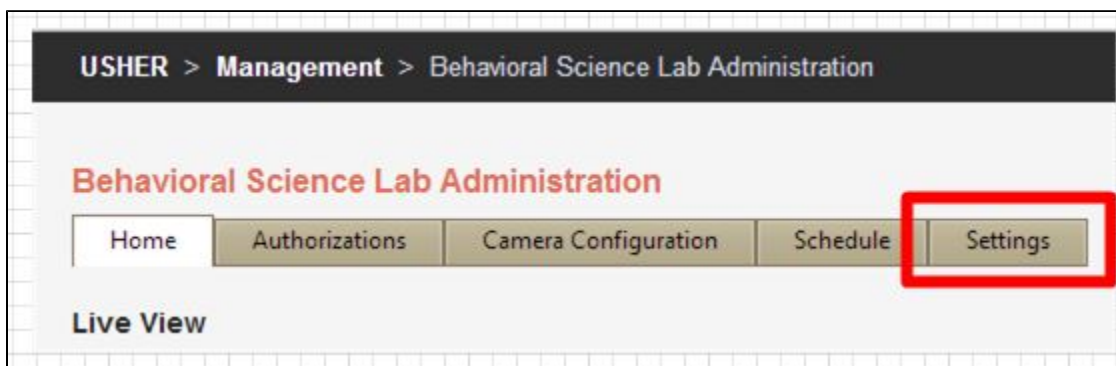

Configure Usher BSL Camera portal settings for CMB1 Behavioral Science Lab

After logging into Usher (<http://usher.communication.utexas.edu>), click on the Behavioral Science Lab Administration icon.

Clicking on the Settings tab will allow you to edit the text which your users see on the site.