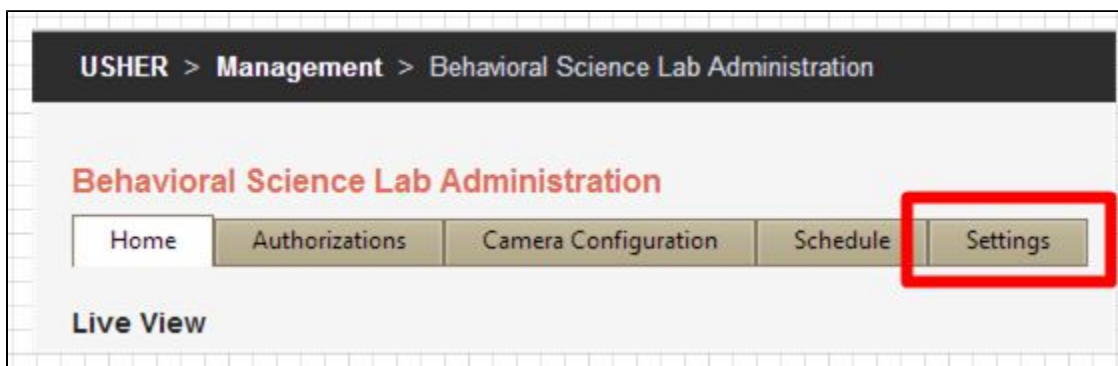

Configure Usher BSL Camera portal settings for CMB1 Behavioral Science Lab

After logging into Usher (<http://usher.communication.utexas.edu>), click on the Behavioral Science Lab Administration icon.

Clicking on the Settings tab will allow you to edit the text which your users see on the site.