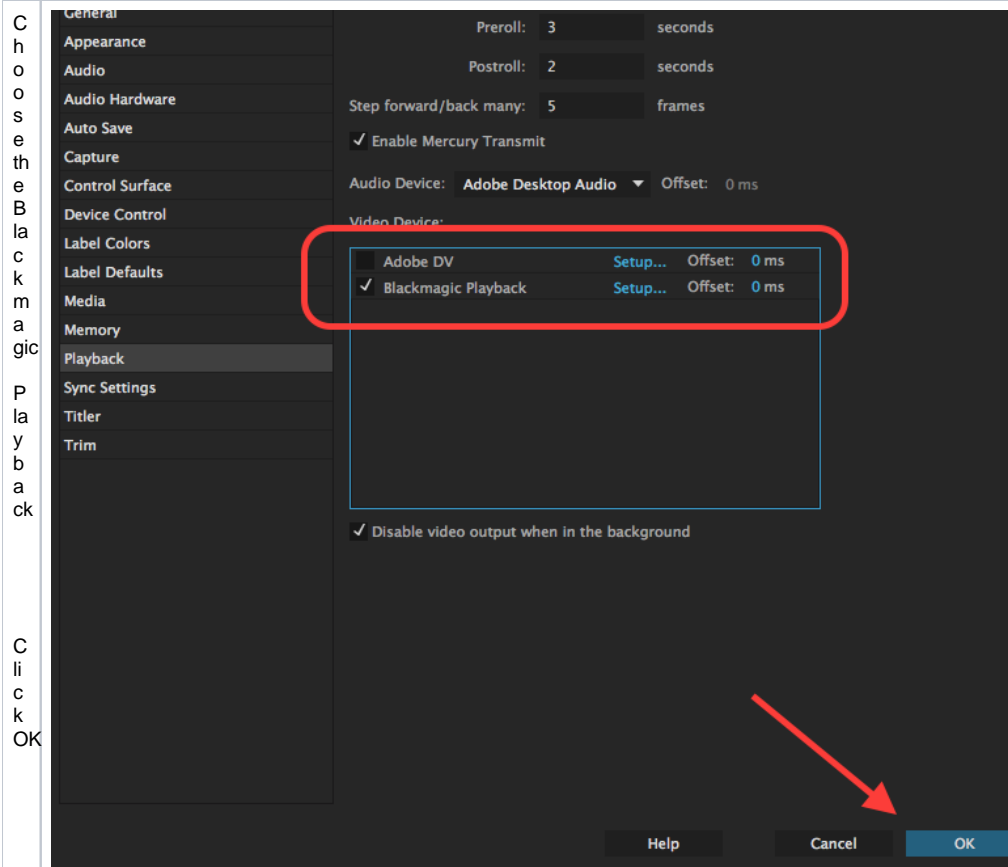

Adobe Premiere Pro - How to Route Video To the Flat Screen Monitors

Go to
P
r
e
m
i
e
r
e
P
r
o

P
r
e
f
e
r
e
n
c
e
s

P
l
a
y
b
a
c
k

C
l
i
c
k
O
K