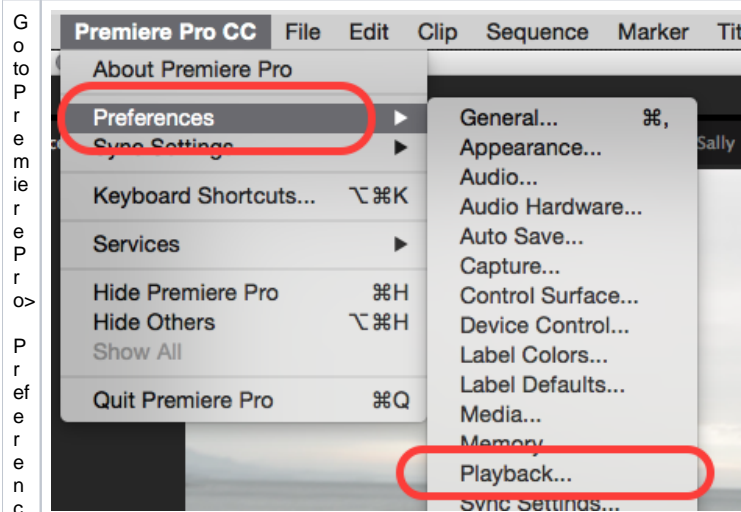

Adobe Premiere Pro - How to Route Video To the Flat Screen Monitors

Go to
P
r
e
m
i
e
r
e
P
r
o

P
r
e
f
e
r
e
n
c
e
s

P
l
a
y
b
a
c
k

C
l
i
c
k
O
K